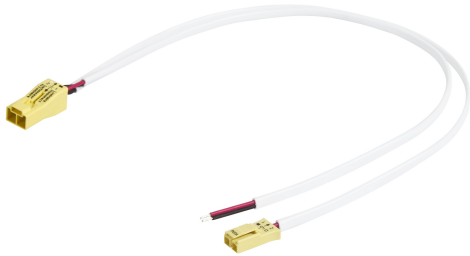

PRODUCT DATASHEET

LN INDV DALI 1200 Through Wiring Kit

LINEAR IndiviLED® THROUGH-WIRING KIT | Cable and plug set for light line installation

Product benefits

- Easy and quick electrical connection for light line installation
- Through wire connection with AC plug

Product features

- Through wiring cable kit for light lines (3 x 1.5 mm² wire with AC plug, length: 1.2 m or 1.5 m)
- Light line connection cable with AC plug
- Through wiring cable kit for DALi (2 x 0.5 mm² wire with AC plug, length: 1.2 m or 1.5 m)

TECHNICAL DATA

Dimensions & Weight

Length	32.0 mm
Width	13,0 mm
Height	7 mm
Product weight	52.00 g
Cable length	1250 mm

Materials & Colors

Product color	Yellow
Body material	Polycarbonate (PC)

Certificates & Standards