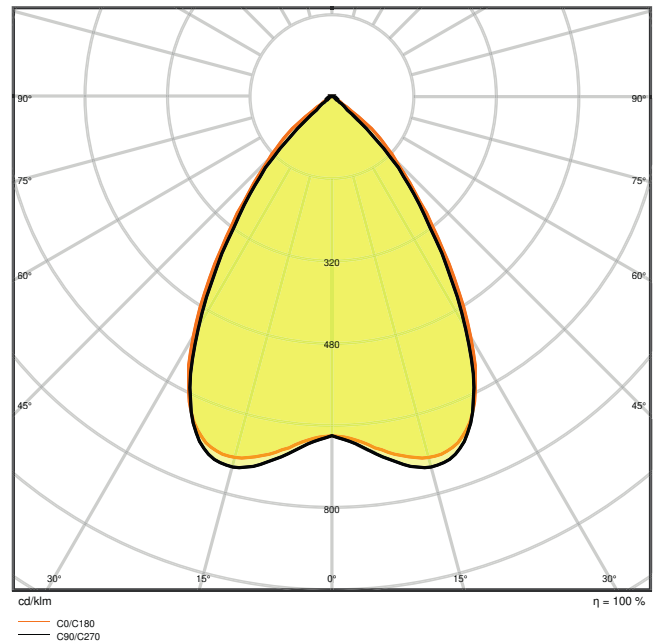

Photometrical data

Luminous flux	4000 lm
Luminous efficacy	120 lm/W
Color temperature	4000 K
Light color (designation)	Cool White
Color rendering index Ra	≥ 80
Standard deviation of color matching	3 sdcn
Low flicker	Yes
Flickering metric (Pst LM)	-
Stroboscope effect metric (SVM)	-
Photobiological safety group acc. to EN62778	RG1
Beam angle	70 °
UGR	< 16

LDC typ cone

LDC typ polar

Dimensions & Weight

Length	595.00 mm
Width	595.00 mm
Height	13.00 mm
Product weight	3500.00 g

Materials & Colors

Product color	White
Housing color	White
Body material	Steel
Cover material	Polycarbonate (PC)
Light emitting surface material	Polycarbonate (PC)
Glow Wire Test according to IEC 60695-2-12	850 °C
Mercury content	0.0 mg