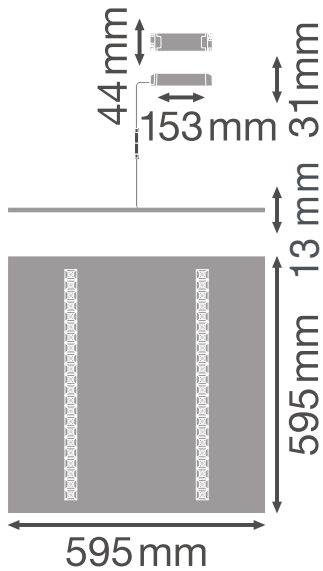

PRODUCT DATASHEET

PANEL INDV 600 33 W 4000K

PANEL IndiviLED® 600 | Square recessed luminaire with IndiviLED® optics, 600mm

GERMAN
DESIGN
AWARD
NOMINEE
2019

Areas of application

- Direct replacement for luminaires with fluorescent lamps
- Corridors
- Offices
- Conference rooms
- Reception areas
- Foyers
- Elevators
- Suitable for recessed ceiling systems with grid size of 600 x 600 mm

Photometrical data

Luminous flux	4000 lm
Luminous efficacy	120 lm/W
Color temperature	4000 K
Light color (designation)	Cool White
Color rendering index Ra	≥ 80
Standard deviation of color matching	3 sdcn
Low flicker	Yes
Flickering metric (Pst LM)	-
Stroboscope effect metric (SVM)	-
Photobiological safety group acc. to EN62778	RG1
Beam angle	70 °
UGR	< 16

LDC typ cone

LDC typ polar

Dimensions & Weight

Length	595.00 mm
Width	595.00 mm
Height	13.00 mm
Product weight	3500.00 g

Materials & Colors

Product color	White
Housing color	White
Body material	Steel
Cover material	Polycarbonate (PC)
Light emitting surface material	Polycarbonate (PC)
Glow Wire Test according to IEC 60695-2-12	850 °C
Mercury content	0.0 mg

Application & Mounting

Ambient temperature range	-20...+45 °C
Type of connection	Screw terminal, 2-Pole (L,N)
Type of protection	IP40
Protection class IK (shock resistance)	IK08
Dimmable	No
Mounting type	Recessed
Mounting location	Ceiling
Application environment	Indoor
Mounting length	575 mm
Mounting width	575 mm
Mounting depth	50,0 mm