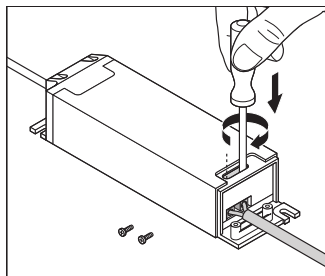

DOWNLOAD DATA

UGR file (UGR table)

LOGISTICAL DATA

Product code	Packaging unit (Pieces/Unit)	Dimensions (length x width x height)	Gross weight	Volume
4058075201163	Shipping box 3	660 mm x 135 mm x 710 mm	12554.00 g	63.26 dm³

The mentioned product code describes the smallest quantity unit which can be ordered. One shipping unit can contain one or more single products. When placing an order, for the quantity please enter single or multiples of a shipping unit.

ADDITIONAL CATALOG INFORMATION

References / Links

- For Guarantee see www.ledvance.com/guarantee

DISCLAIMER

Subject to change without notice. Errors and omission excepted. Always make sure to use the most recent release.