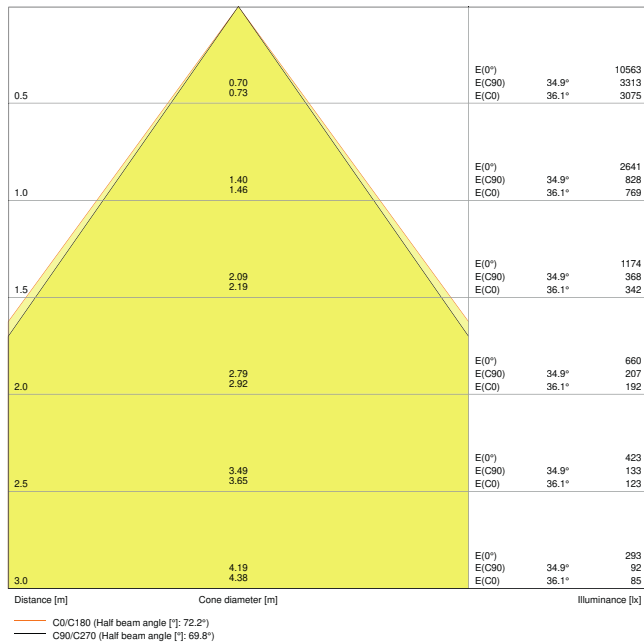

- Initial color consistency: 3 SDCM
- Glow Wire Test according to IEC 60695-2-12: 850 °C
- Luminaire versions with IoT-ready DALI-2 driver or IoT Zigbee 3.0 technology available

TECHNICAL DATA

Electrical data

Photometrical data

Luminous flux	4000 lm
Luminous efficacy	120 lm/W
Color temperature	4000 K
Light color (designation)	Cool White
Color rendering index Ra	≥ 80
Standard deviation of color matching	3 sdcn
Low flicker	Yes
Flickering metric (Pst LM)	-
Stroboscope effect metric (SVM)	-
Photobiological safety group acc. to EN62778	RG1
Beam angle	70 °
UGR	< 16

LDC typ cone

LDC typ polar

Dimensions & Weight

Length	595.00 mm
Width	595.00 mm
Height	13.00 mm
Product weight	3500.00 g

Materials & Colors

Product color	White
Housing color	White
Body material	Steel
Cover material	Polycarbonate (PC)
Light emitting surface material	Polycarbonate (PC)
Glow Wire Test according to IEC 60695-2-12	850 °C
Mercury content	0.0 mg