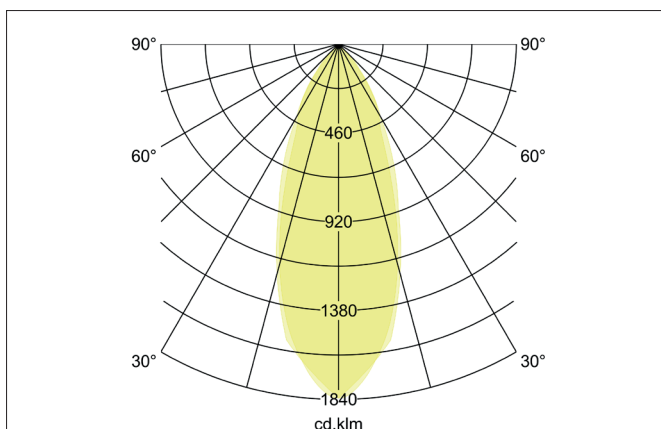

BB16 LED recessed downlight set BB16, V4A, IP54, phase dimmable

Artikel-Nr. 39376073

Licht.
Für Generationen.**Tender**

LED recessed downlight set BB16, V4A, IP54, phase dimmable, white, square. In a compact design, for installation in tool-less rapid assembly systems. Set including a converter for 230-V mains voltage, trailing-edge phase dimmable, dimensions of converter: L 110 x W 50 x H 19 mm. Mounting method: Recessed mounting, Place of installation: Ceiling-mounted, Material:, Degree of protection: according to DIN EN 60529 IP54*, Protection class: (EN 61140) II, Power: 6W, Amount of light sources / fittings: 1.0 Qty, Luminous flux: 680lm, Colour temperature: 3.000 K, Light colour : White, Beam angle: 38°, Adjustability: Not adjustable, With control gear: Yes, Control: Trailing-edge phase.

Article data	
Artikel-Nr.	39376073
GTIN	4251433933533
Series name	BB16
Kurzbeschreibung	LED recessed downlight set BB16, V4A, IP54, phase dimmable
Material	Edelstahl V4A / Aluminium / Glas / Kunststoff
Colour	White
Shape	square
Built-in diameter	68 mm
Installation depth	45 mm
Length	82 mm
Width	82 mm
weight	0.302 kg

Packing data	
Gross weight	0.375 kg
Length of packaging	100 mm
Packaging width	100 mm
Packaging height	100 mm