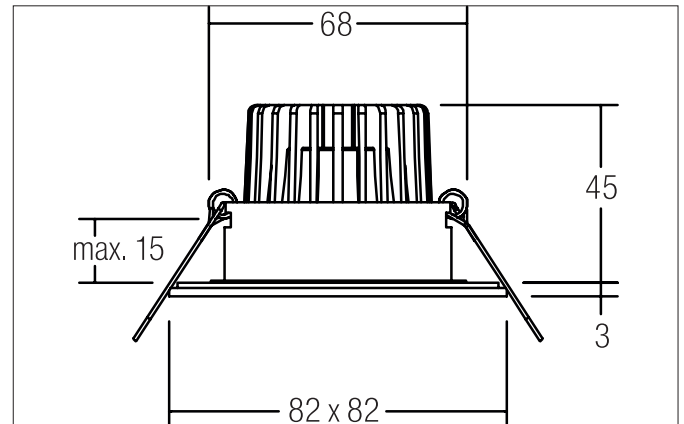

BB16 LED recessed downlight set BB16, V4A, IP54, phase dimmable

Artikel-Nr. 39376073

Licht.
Für Generationen.**Tender**

LED recessed downlight set BB16, V4A, IP54, phase dimmable, white, square. In a compact design, for installation in tool-less rapid assembly systems. Set including a converter for 230-V mains voltage, trailing-edge phase dimmable, dimensions of converter: L 110 x W 50 x H 19 mm. Mounting method: Recessed mounting, Place of installation: Ceiling-mounted, Material:, Degree of protection: according to DIN EN 60529 IP54*, Protection class: (EN 61140) II, Power: 6W, Amount of light sources / fittings: 1.0 Qty, Luminous flux: 680lm, Colour temperature: 3.000 K, Light colour : White, Beam angle: 38°, Adjustability: Not adjustable, With control gear: Yes, Control: Trailing-edge phase.

Article data	
Artikel-Nr.	39376073
GTIN	4251433933533
Series name	BB16
Kurzbeschreibung	LED recessed downlight set BB16, V4A, IP54, phase dimmable
Material	Edelstahl V4A / Aluminium / Glas / Kunststoff
Colour	White
Shape	square
Built-in diameter	68 mm
Installation depth	45 mm
Length	82 mm
Width	82 mm
weight	0.302 kg

BB16 LED recessed downlight set BB16, V4A, IP54, phase dimmable

Artikel-Nr. 39376073

Licht.
Für Generationen.

Lighting technology	
Colour temperature	3000 K
Light colour	White
Light output	Direct
Luminous flux	680 lm
System efficiency	113 lm/W
Colour rendering	CRI > 80
Reflector	High-gloss
Beam angle	38 °
Light sharing	Symmetric

Packing data	
Gross weight	0.375 kg
Length of packaging	100 mm
Packaging width	100 mm
Packaging height	100 mm