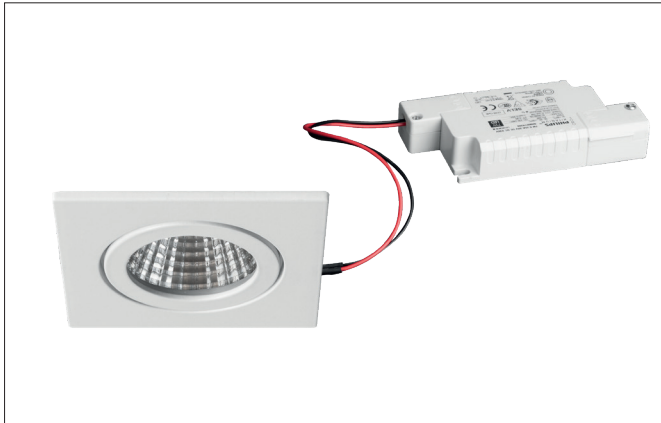

BB16 LED recessed downlight set BB16, V4A, IP54, phase dimmable

Artikel-Nr. 39376073

Licht.
Für Generationen.**Tender**

LED recessed downlight set BB16, V4A, IP54, phase dimmable, white, square. In a compact design, for installation in tool-less rapid assembly systems. Set including a converter for 230-V mains voltage, trailing-edge phase dimmable, dimensions of converter: L 110 x W 50 x H 19 mm. Mounting method: Recessed mounting, Place of installation: Ceiling-mounted, Material:, Degree of protection: according to DIN EN 60529 IP54*, Protection class: (EN 61140) II, Power: 6W, Amount of light sources / fittings: 1.0 Qty, Luminous flux: 680lm, Colour temperature: 3.000 K, Light colour : White, Beam angle: 38°, Adjustability: Not adjustable, With control gear: Yes, Control: Trailing-edge phase.

Article data	
Artikel-Nr.	39376073
GTIN	4251433933533
Series name	BB16
Kurzbeschreibung	LED recessed downlight set BB16, V4A, IP54, phase dimmable
Material	Edelstahl V4A / Aluminium / Glas / Kunststoff
Colour	White
Shape	square
Built-in diameter	68 mm
Installation depth	45 mm
Length	82 mm
Width	82 mm
weight	0.302 kg

BB16 LED recessed downlight set BB16, V4A, IP54, phase dimmable

Artikel-Nr. 39376073

Licht.
Für Generationen.

Lighting technology	
Colour temperature	3000 K
Light colour	White
Light output	Direct
Luminous flux	680 lm
System efficiency	113 lm/W
Colour rendering	CRI > 80
Reflector	High-gloss
Beam angle	38 °
Light sharing	Symmetric

Operating technology of the luminaires	
System output	6 W
Voltage type	AC
AC nominal voltage max	230 V
Frequenz max.	50 Hz
Lamp	LED
Protection class	II
Degree of protection	IP54
Schutzart deckenseitig	IP20
Control	Trailing-edge phase
Leuchtmittelwechsel möglich	ja