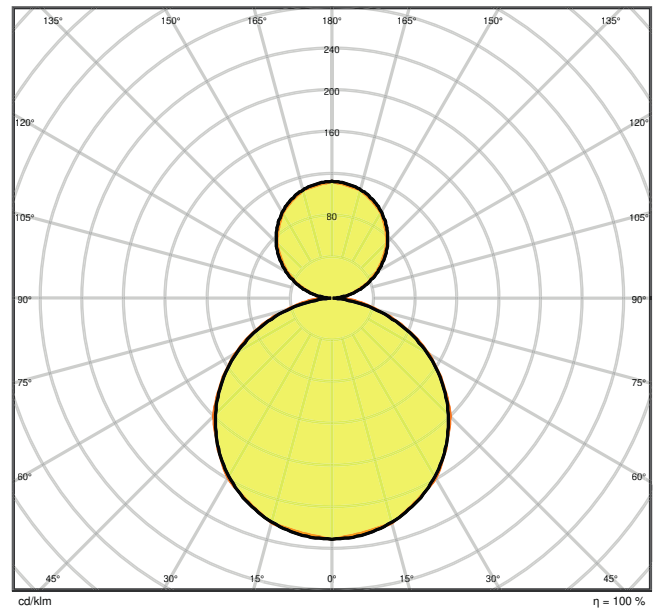

Photometrical data

Luminous flux	3800 lm
Luminous efficacy	105 lm/W
Color temperature	3000 K
Light color (designation)	Cool White
Color rendering index Ra	≥ 80
Standard deviation of color matching	4 sdc _m
Low flicker	Yes
Flickering metric (Pst LM)	-
Stroboscope effect metric (SVM)	-
Photobiological safety group acc. to EN62778	RG0
Beam angle	110 °
UGR	< 19

LDC typ cone

LDC typ polar

Dimensions & Weight

Length	1200.00 mm
Width	300.00 mm
Height	16.00 mm
Product weight	3500.00 g

Materials & Colors

Product color	White
---------------	-------

Housing color	White
Body material	Aluminum
Cover material	Polycarbonate (PC)
Light emitting surface material	Polycarbonate (PC)
Glow Wire Test according to IEC 60695-2-12	650 °C
Mercury content	0.0 mg