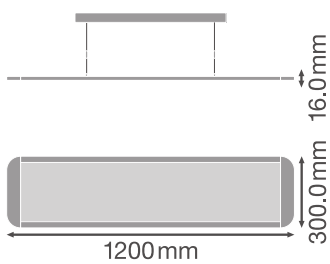

Photometrical data

Luminous flux	3800 lm
Luminous efficacy	105 lm/W
Color temperature	3000 K
Light color (designation)	Cool White
Color rendering index Ra	≥ 80
Standard deviation of color matching	4 sdc _m
Low flicker	Yes
Flickering metric (Pst LM)	-
Stroboscope effect metric (SVM)	-
Photobiological safety group acc. to EN62778	RG0
Beam angle	110 °
UGR	< 19

LDC typ cone

LDC typ polar

Dimensions & Weight

Length	1200.00 mm
Width	300.00 mm
Height	16.00 mm
Product weight	3500.00 g

Materials & Colors

Product color	White
---------------	-------

Housing color	White
Body material	Aluminum
Cover material	Polycarbonate (PC)
Light emitting surface material	Polycarbonate (PC)
Glow Wire Test according to IEC 60695-2-12	650 °C
Mercury content	0.0 mg