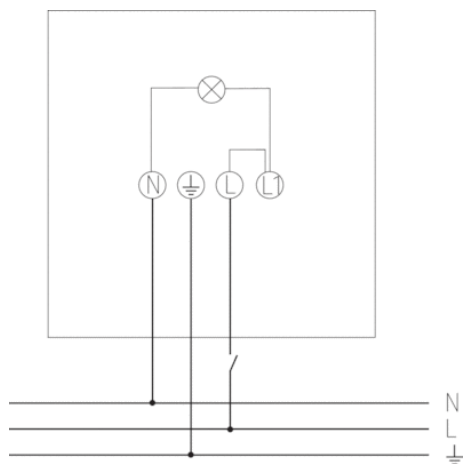

theLeda B50L BK

Article number: 1020688

Description

- LED spotlight 50 W
- Suitable for outdoor use
- Flexible extension options thanks to optional module with motion detector including switch output or light sensor incl. switch output
- Spotlight can be turned by 360°
- Not dimmable

Technical data

Operating voltage	230 V AC
Frequency	50 Hz
Colour	Black
Switching output	Light
Installation type	Wall installation
LED output (lighting current)	3500 lm
Colour temperature	5000 - 5600 K
Installation height	2 – 4 m
Remote controlled	–
Ambient temperature	-20 °C ... +40 °C
Protection class	I
Type of protection	IP 65

Connection example

This luminaire contains built-in LED lamps.

The lamps cannot be changed in the luminaire.

Theben AG theLeda B
874/2012

Article number: 1020688

Scale drawings

Accessories

Motion module theLeda B BK