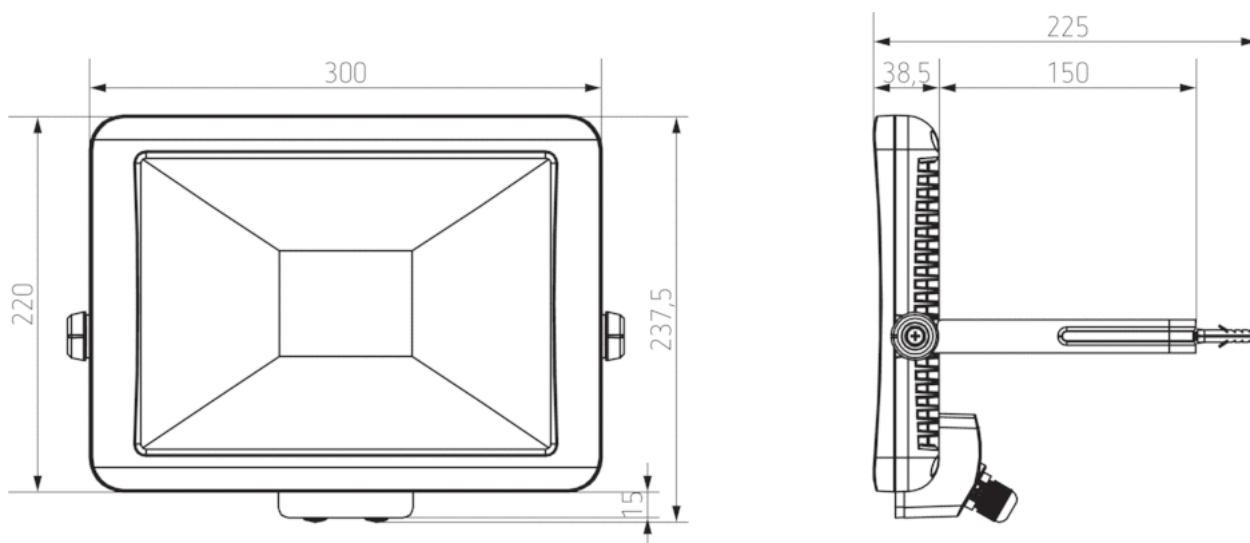

Technical data

Operating voltage	230 V AC
Frequency	50 Hz
Colour	Black
Switching output	Light
Installation type	Wall installation
LED output (lighting current)	3500 lm
Colour temperature	5000 - 5600 K
Installation height	2 – 4 m
Remote controlled	–
Ambient temperature	-20 °C ... +40 °C
Protection class	I
Type of protection	IP 65

Connection example

This luminaire contains built-in LED lamps.

The lamps cannot be changed in the luminaire.

Theben AG theLeda B
874/2012

Article number: 1020688

Scale drawings

Accessories

Motion module theLeda B BK