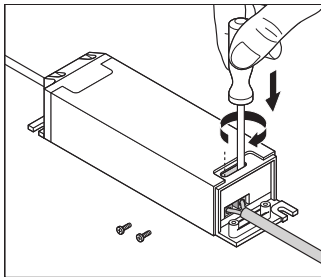

DOWNLOAD DATA

UGR file (UGR table)

LOGISTICAL DATA

Product code	Packaging unit (Pieces/Unit)	Dimensions (length x width x height)	Gross weight	Volume
4058075201149	Shipping box 3	660 mm x 135 mm x 710 mm	12554.00 g	63.26 dm³

The mentioned product code describes the smallest quantity unit which can be ordered. One shipping unit can contain one or more single products. When placing an order, for the quantity please enter single or multiples of a shipping unit.

ADDITIONAL CATALOG INFORMATION

References / Links

- For Guarantee see www.ledvance.com/guarantee

DISCLAIMER

Subject to change without notice. Errors and omission excepted. Always make sure to use the most recent release.