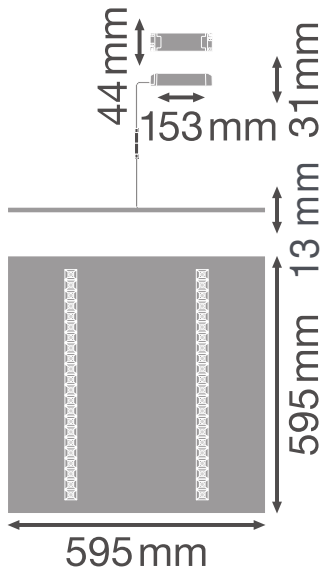

Product features

- Each LED with individual lens and reflector for UGR < 16 and homogenous light distribution
- Lifetime (L80/B50): up to 50,000 h (at 25 °C)
- Metal housing, polycarbonate (PC) lenses and reflectors
- Luminous flux: up to 4,000 lm
- Luminous efficacy: up to 120 lm/W

Photometrical data

Luminous flux	3800 lm
Luminous efficacy	115 lm/W
Color temperature	3000 K
Light color (designation)	Warm White
Color rendering index Ra	≥ 80
Standard deviation of color matching	3 sdcn
Low flicker	Yes
Flickering metric (Pst LM)	-
Stroboscope effect metric (SVM)	-
Photobiological safety group acc. to EN62778	RG1
Beam angle	70 °
UGR	< 16

LDC typ cone

LDC typ polar

Dimensions & Weight

Length	595.00 mm
Width	595.00 mm
Height	13.00 mm
Product weight	3500.00 g

Materials & Colors

Product color	White
Housing color	White
Body material	Steel
Cover material	Polycarbonate (PC)
Light emitting surface material	Polycarbonate (PC)
Glow Wire Test according to IEC 60695-2-12	850 °C
Mercury content	0.0 mg

Application & Mounting

Ambient temperature range	-20...+45 °C
Type of connection	Screw terminal, 2-Pole (L,N)
Type of protection	IP40
Protection class IK (shock resistance)	IK08
Dimmable	No
Mounting type	Recessed
Mounting location	Ceiling
Application environment	Indoor
Mounting length	575 mm
Mounting width	575 mm
Mounting depth	50,0 mm