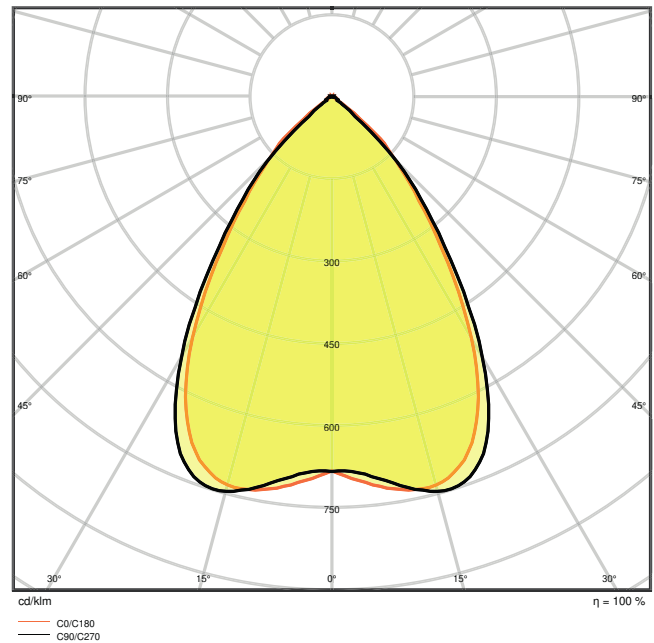

- Initial color consistency: 3 SDCM
- Glow Wire Test according to IEC 60695-2-12: 850 °C
- Luminaire versions with IoT-ready DALI-2 driver or IoT Zigbee 3.0 technology available

TECHNICAL DATA

Electrical data

Photometrical data

Luminous flux	3800 lm
Luminous efficacy	115 lm/W
Color temperature	3000 K
Light color (designation)	Warm White
Color rendering index Ra	≥ 80
Standard deviation of color matching	3 sdcn
Low flicker	Yes
Flickering metric (Pst LM)	-
Stroboscope effect metric (SVM)	-
Photobiological safety group acc. to EN62778	RG1
Beam angle	70 °
UGR	< 16

LDC typ cone

LDC typ polar

Dimensions & Weight

Length	595.00 mm
Width	595.00 mm
Height	13.00 mm
Product weight	3500.00 g

Materials & Colors

Product color	White
Housing color	White
Body material	Steel
Cover material	Polycarbonate (PC)
Light emitting surface material	Polycarbonate (PC)
Glow Wire Test according to IEC 60695-2-12	850 °C
Mercury content	0.0 mg