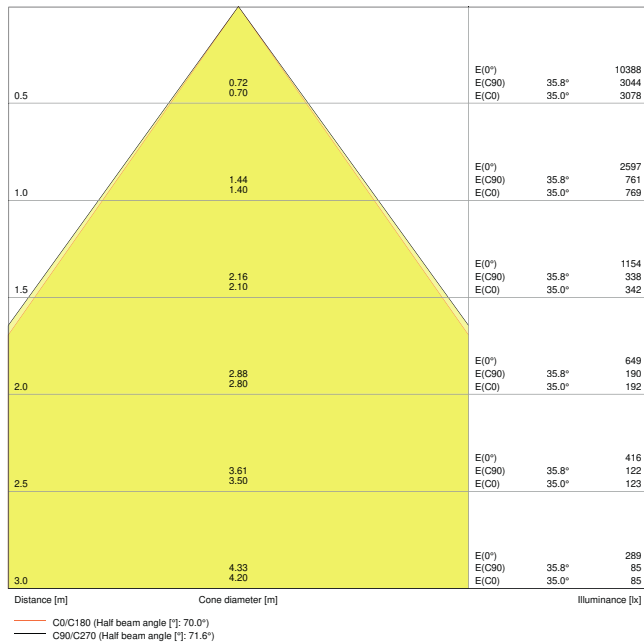

Product features

- Each LED with individual lens and reflector for UGR < 16 and homogenous light distribution
- Lifetime (L80/B50): up to 50,000 h (at 25 °C)
- Metal housing, polycarbonate (PC) lenses and reflectors
- Luminous flux: up to 4,000 lm
- Luminous efficacy: up to 120 lm/W

- Initial color consistency: 3 SDCM
- Glow Wire Test according to IEC 60695-2-12: 850 °C
- Luminaire versions with IoT-ready DALI-2 driver or IoT Zigbee 3.0 technology available

TECHNICAL DATA

Electrical data

Photometrical data

Luminous flux	3800 lm
Luminous efficacy	115 lm/W
Color temperature	3000 K
Light color (designation)	Warm White
Color rendering index Ra	≥ 80
Standard deviation of color matching	3 sdcn
Low flicker	Yes
Flickering metric (Pst LM)	-
Stroboscope effect metric (SVM)	-
Photobiological safety group acc. to EN62778	RG1
Beam angle	70 °
UGR	< 16

LDC typ cone

LDC typ polar

Dimensions & Weight

Length	595.00 mm
Width	595.00 mm
Height	13.00 mm
Product weight	3500.00 g

Materials & Colors

Product color	White
Housing color	White
Body material	Steel
Cover material	Polycarbonate (PC)
Light emitting surface material	Polycarbonate (PC)
Glow Wire Test according to IEC 60695-2-12	850 °C
Mercury content	0.0 mg