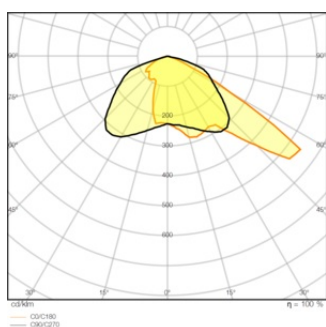

Product features

- Modular, high-power floodlight with up to 135 lm/W
- Joint or separate installation with Floodlight Max power supply
- Available with 10°, 30° and 60° symmetric beam angles, as well as 50°x110° asymmetric light distribution
- Mounting bracket for up to 180° tilting
- Highly-transparent, tempered glass diffusor

TECHNICAL DATA

Electrical data

Nominal wattage	1200.00 W
Nominal voltage	180 V
Nominal current	6320 mA
Operating mode	External LED driver

Photometrical data

Luminous flux	164000 lm
Luminous efficacy	137 lm/W
Color temperature	5700 K
Light color (designation)	Cool Daylight
Color rendering index Ra	≥70
Standard deviation of color matching	< 5 sdc _m
Luminous intensity	-
Low flicker	Yes
Flickering metric (Pst LM)	-
Stroboscope effect metric (SVM)	-
Photobiological safety group acc. to EN62778	RG2
Beam angle	50 ° x 110 °

Dimensions & Weight

Length	841.00 mm
Width	591.00 mm
Height	282.00 mm

Product weight	31900.00 g
Cable length	1300 mm

Materials & Colors

Product color	White aluminum
Housing color	White aluminum
Body material	Aluminum
Cover material	Glass
Light emitting surface material	Glass
Glow Wire Test according to IEC 60695-2-12	650 °C
Mercury content	0.0 mg