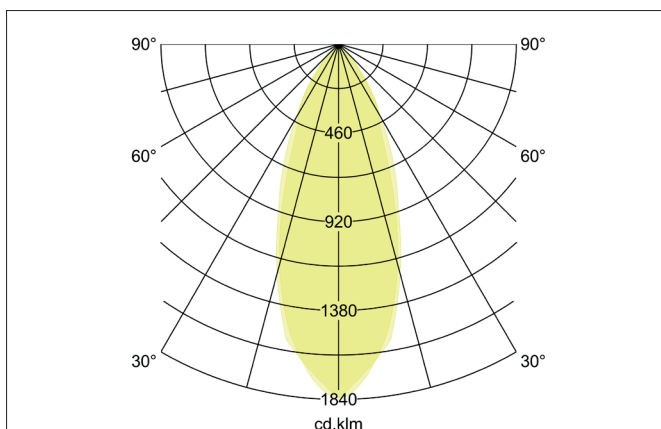

BB15 LED recessed downlight set BB15, V4A, IP54, phase dimmable**le**

Artikel-Nr. 39375073

Licht.
Für Generationen.**Tender**

LED recessed downlight set BB15, V4A, IP54, phase dimmable, white, round. In a compact design, for installation in tool-less rapid assembly systems. Set including a converter for 230-V mains voltage, trailing-edge phase dimmable, dimensions of converter: L 110 x W 50 x H 19 mm. Mounting method: Recessed mounting, Place of installation: Ceiling-mounted, Material: Stainless steel / Aluminium / Glass, Degree of protection: according to DIN EN 60529 IP54*, Protection class: (EN 61140) II, Voltage: 230V AC 50Hz, Power: 6W, Amount of light sources / fittings: 1.0 Qty, Luminous flux: 680lm, Colour temperature: 3.000 K, Light colour : White, Beam angle: 38°, Adjustability: Not adjustable, With control gear: Yes, Control: Trailing-edge phase.

Article data	
Artikel-Nr.	39375073
GTIN	4251433933564
Series name	BB15
Kurzbeschreibung	LED recessed downlight set BB15, V4A, IP54, phase dimmable
Material	Stainless steel / Aluminium / Glass
Colour	White
Shape	round
Outer diameter	82 mm
Built-in diameter	68 mm
Installation depth	45 mm
weight	0.326 kg

Packing data	
Gross weight	0.404 kg
Length of packaging	140 mm
Packaging width	110 mm
Packaging height	120 mm