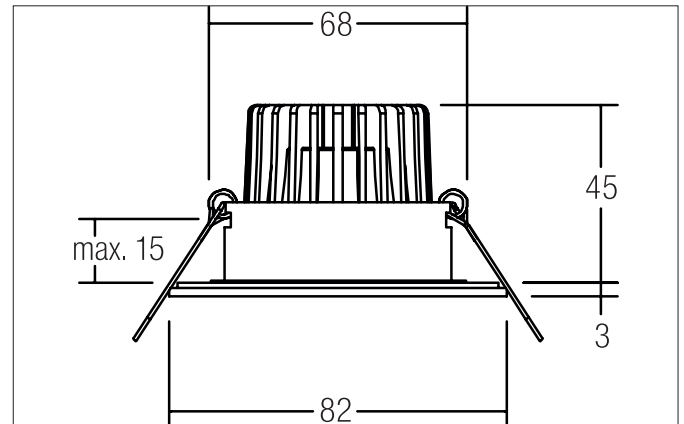

BB15 LED recessed downlight set BB15, V4A, IP54, phase dimmable**le**

Artikel-Nr. 39375073

Licht.
Für Generationen.**Tender**

LED recessed downlight set BB15, V4A, IP54, phase dimmable, white, round. In a compact design, for installation in tool-less rapid assembly systems. Set including a converter for 230-V mains voltage, trailing-edge phase dimmable, dimensions of converter: L 110 x W 50 x H 19 mm. Mounting method: Recessed mounting, Place of installation: Ceiling-mounted, Material: Stainless steel / Aluminium / Glass, Degree of protection: according to DIN EN 60529 IP54*, Protection class: (EN 61140) II, Voltage: 230V AC 50Hz, Power: 6W, Amount of light sources / fittings: 1.0 Qty, Luminous flux: 680lm, Colour temperature: 3.000 K, Light colour : White, Beam angle: 38°, Adjustability: Not adjustable, With control gear: Yes, Control: Trailing-edge phase.

Article data	
Artikel-Nr.	39375073
GTIN	4251433933564
Series name	BB15
Kurzbeschreibung	LED recessed downlight set BB15, V4A, IP54, phase dimmable
Material	Stainless steel / Aluminium / Glass
Colour	White
Shape	round
Outer diameter	82 mm
Built-in diameter	68 mm
Installation depth	45 mm
weight	0.326 kg

BB15 LED recessed downlight set BB15, V4A, IP54, phase dimmable

Artikel-Nr. 39375073

Licht.
Für Generationen.

Lighting technology	
Colour temperature	3000 K
Light colour	White
Light output	Direct
Luminous flux	680 lm
System efficiency	113 lm/W
Colour rendering	CRI > 80
Reflector	High-gloss
Beam angle	38 °
Light sharing	Symmetric

Packing data	
Gross weight	0.404 kg
Length of packaging	140 mm
Packaging width	110 mm
Packaging height	120 mm